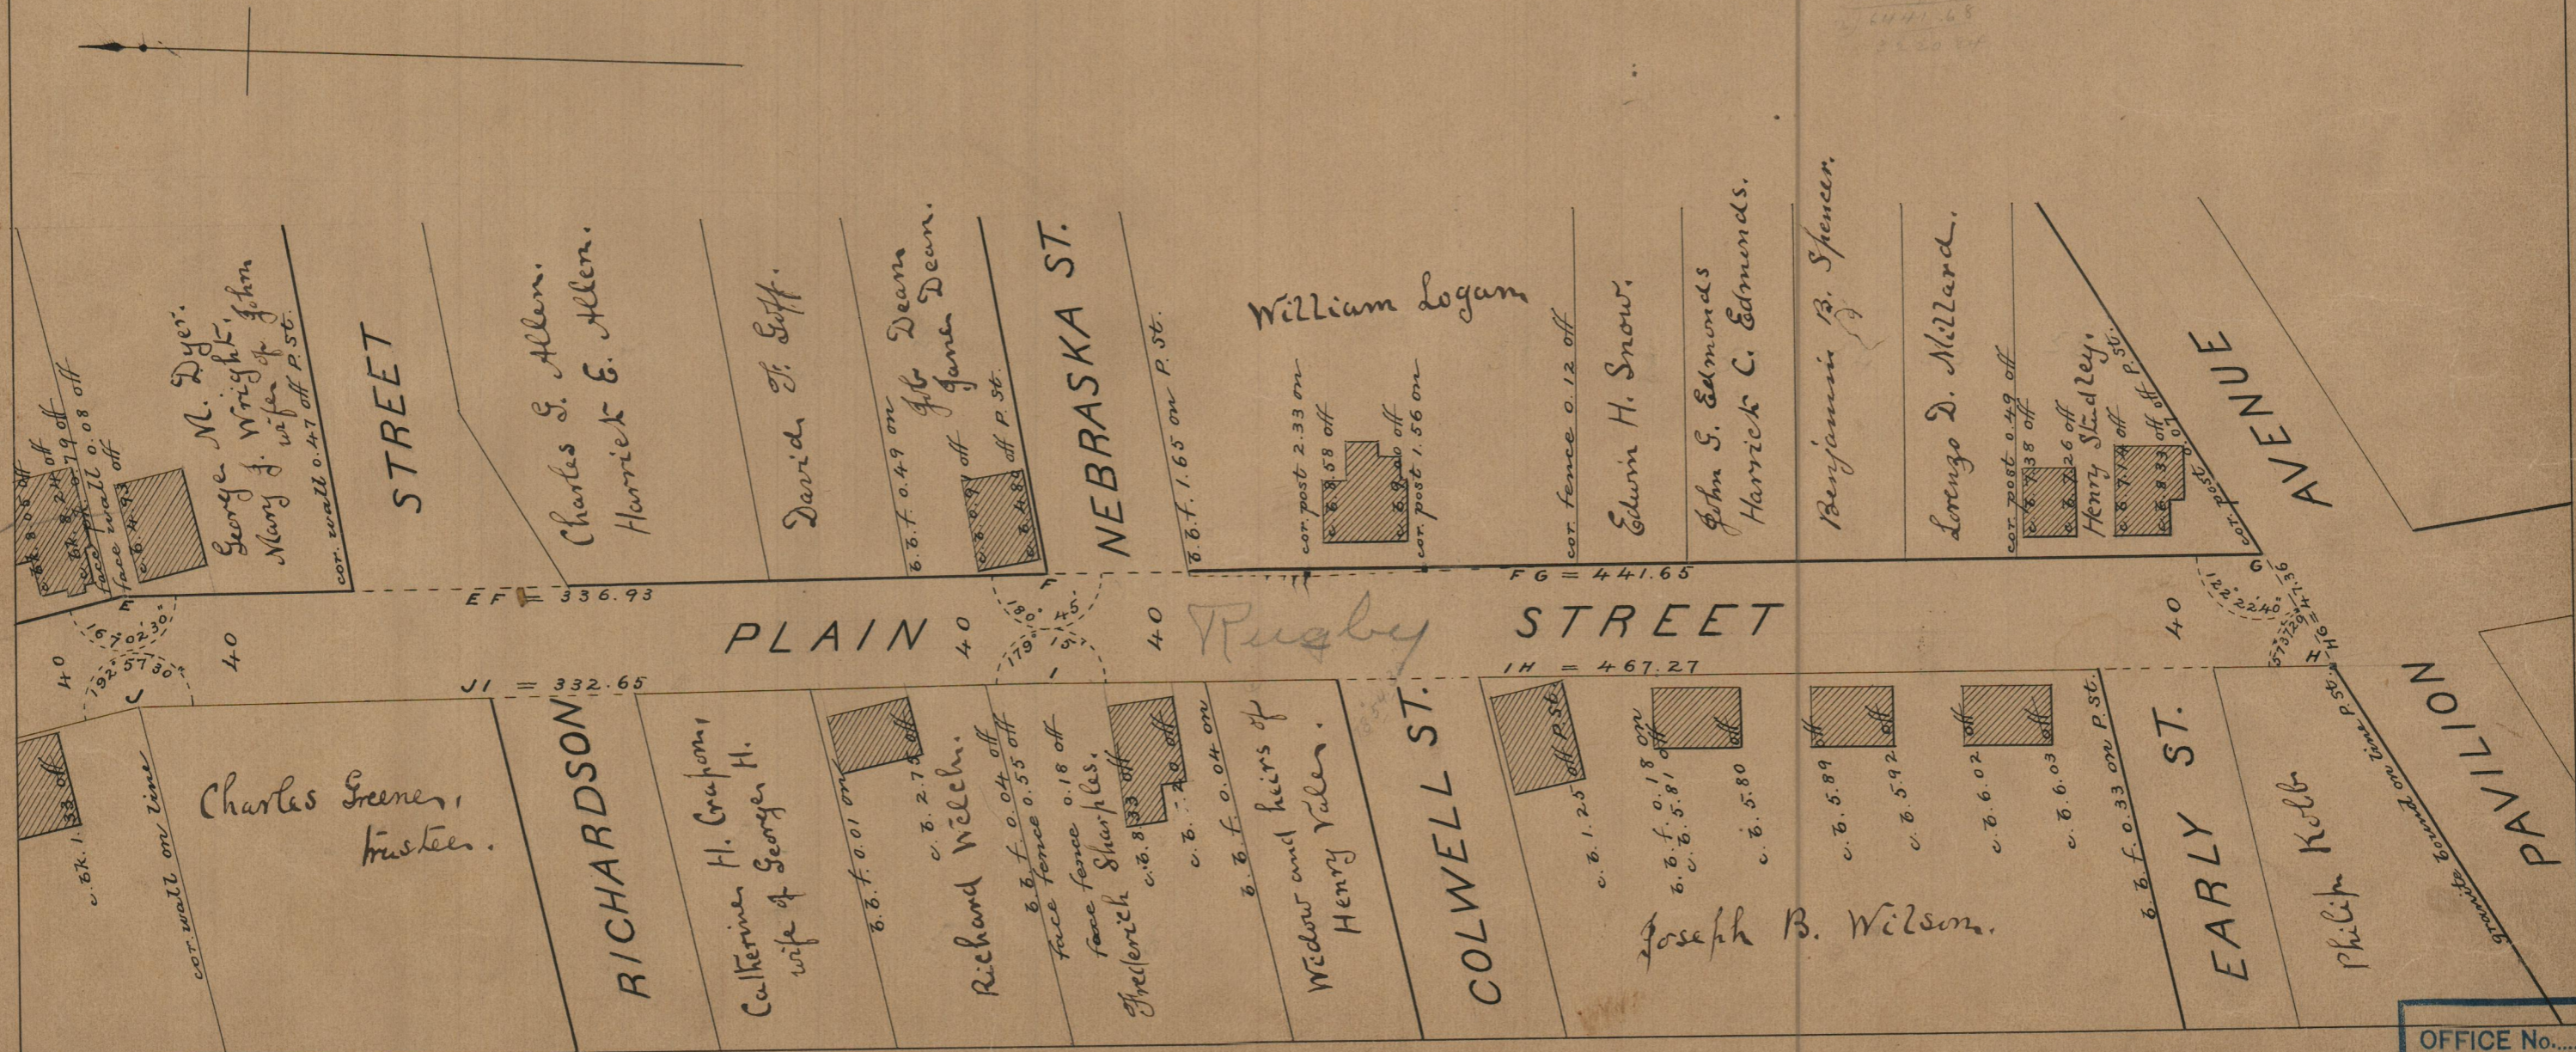

July 5, 1888

013978

PLAT OF

PLAIN STREET

FROM POTTER'S AVE. TO PAVILION AVE.

IN FOUR SHEETS

SCALE 60 FEET PER INCH.

Providence R. I.
This plat accompanies
our report of this date.

Changed to Rugby Street.

Mar. 15, 1894

607.54	200.60
205.27	332.65
336.93	467.27
441.65	3227.35
3214.33	
3227.35	
441.68	
2220.17	

OFFICE No. 9662
 DRAWER " 83
 SHEET " A-96